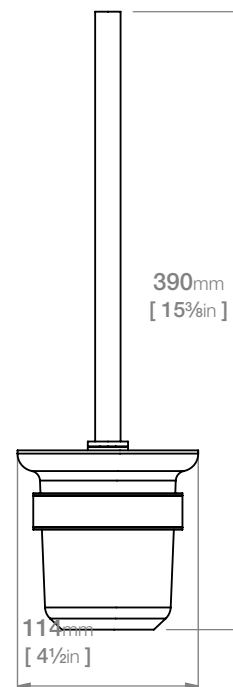

4638 TOILET BRUSH + HOLDER

4600 Series Premium Collection

Dimensions given are in **mm** and [**inches**].
Bathroom Butler® reserves the right to alter and/or remove
designs from time to time without prior notice.
This drawing is to be used for reference purposes only. E &O.E.

Copyright Bathroom Butler® 2019

Wall Fixings Supplied:
Masonry

Original UX Fischer® supplied,
phased in from June 2015.

USA: 631.464.2851 • info@bathroombutler.com • www.bathroombutler.com
South Africa: 0860 104 653 • info@bathroombutler.co.za • www.bathroombutler.co.za
Australia: 1300 133 320 • sales@bathe.net.au • www.bathe.net.au
Mauritius: 230 242 1248 • sales@lisinggroup.com • www.bathroombutler.com

Document version **2.3**
Product version **2.1**