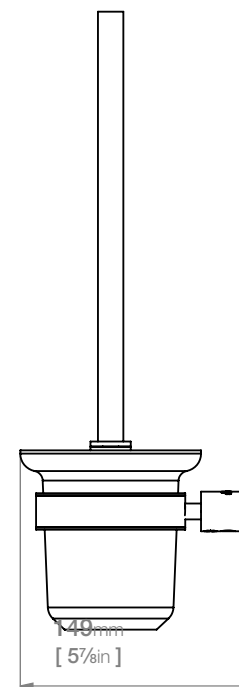

Wall Fixings Supplied:
Masonry

Original UX Fischer® supplied,
phased in from June 2015.